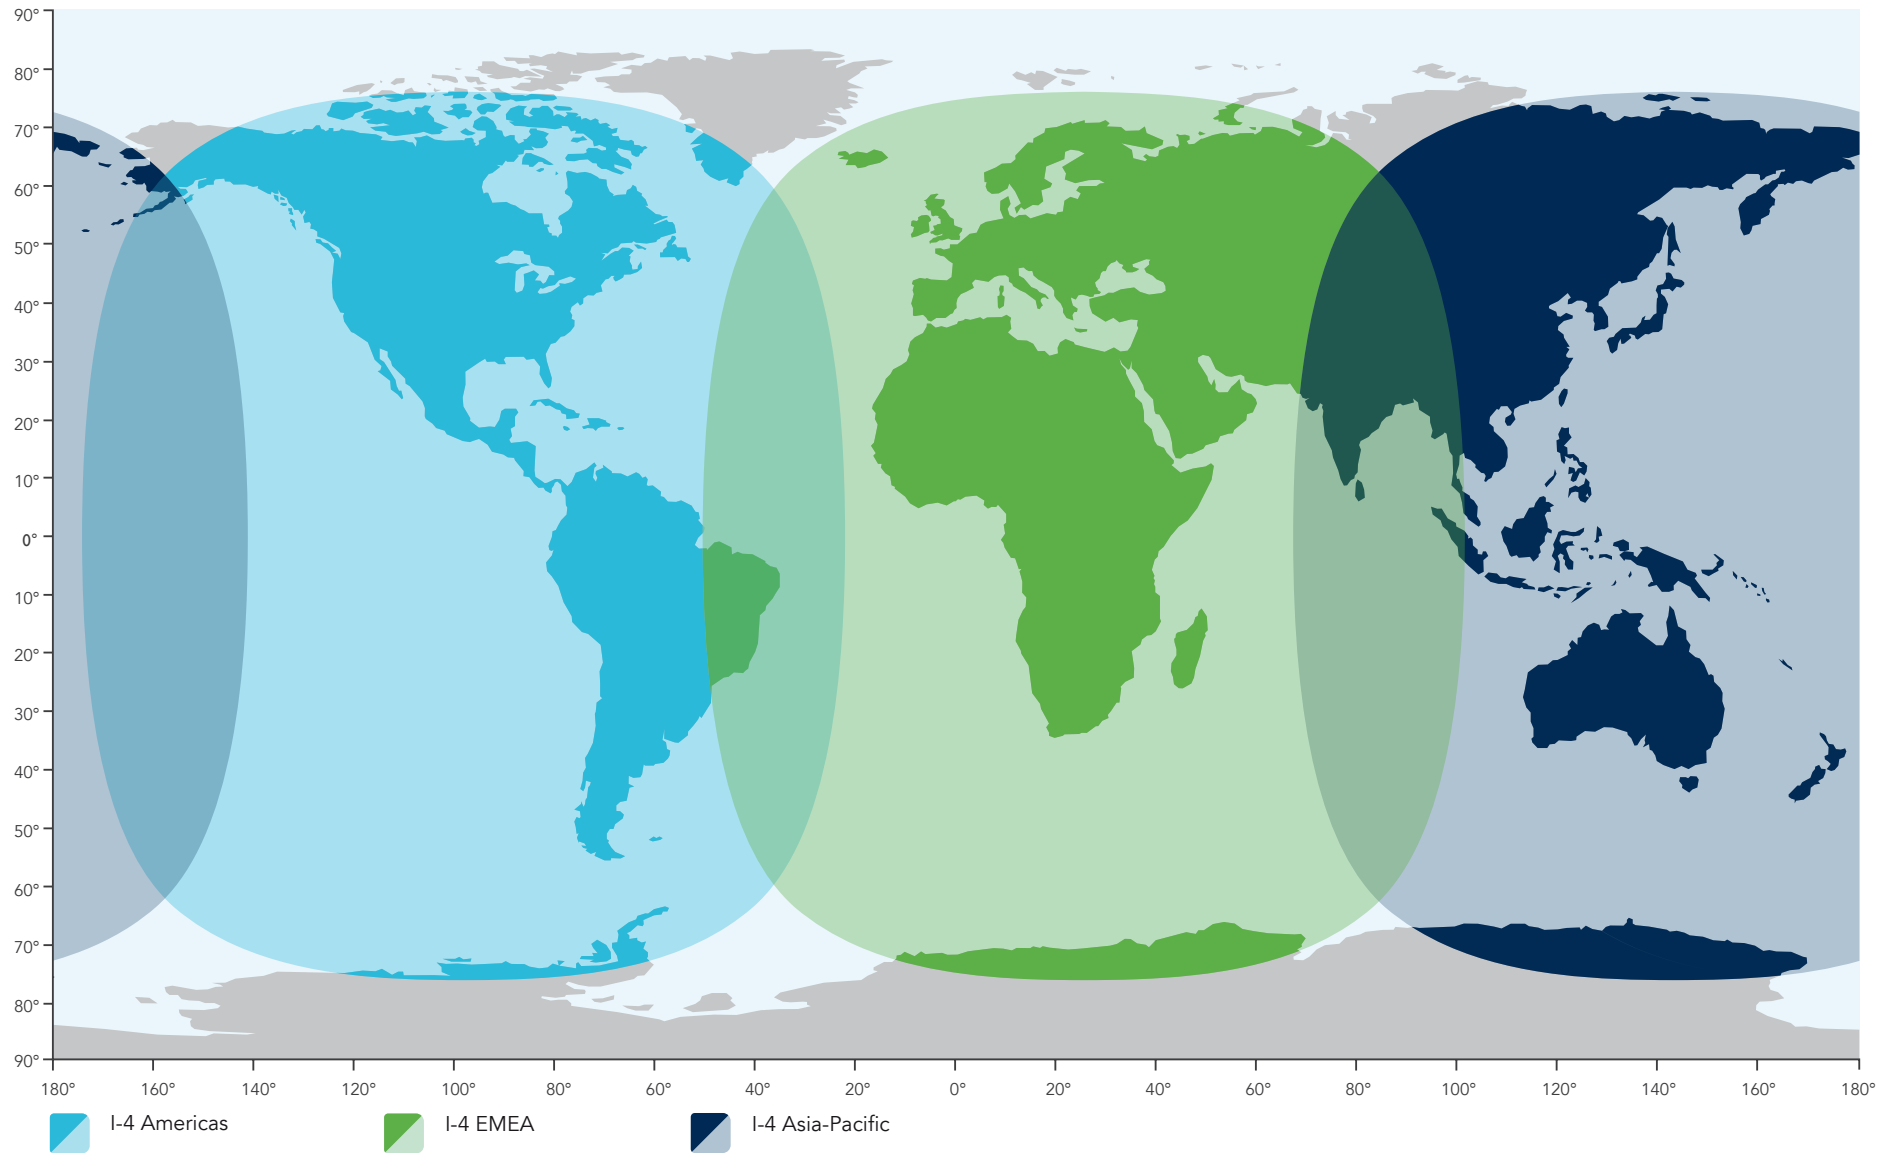

# I-4 satellite coverage post repositioning

This map depicts Inmarsat's expectations of coverage post repositioning of its I-4 satellites. This map does not represent a guarantee of service. The availability of service at the edge of coverage areas fluctuates depending on various conditions.